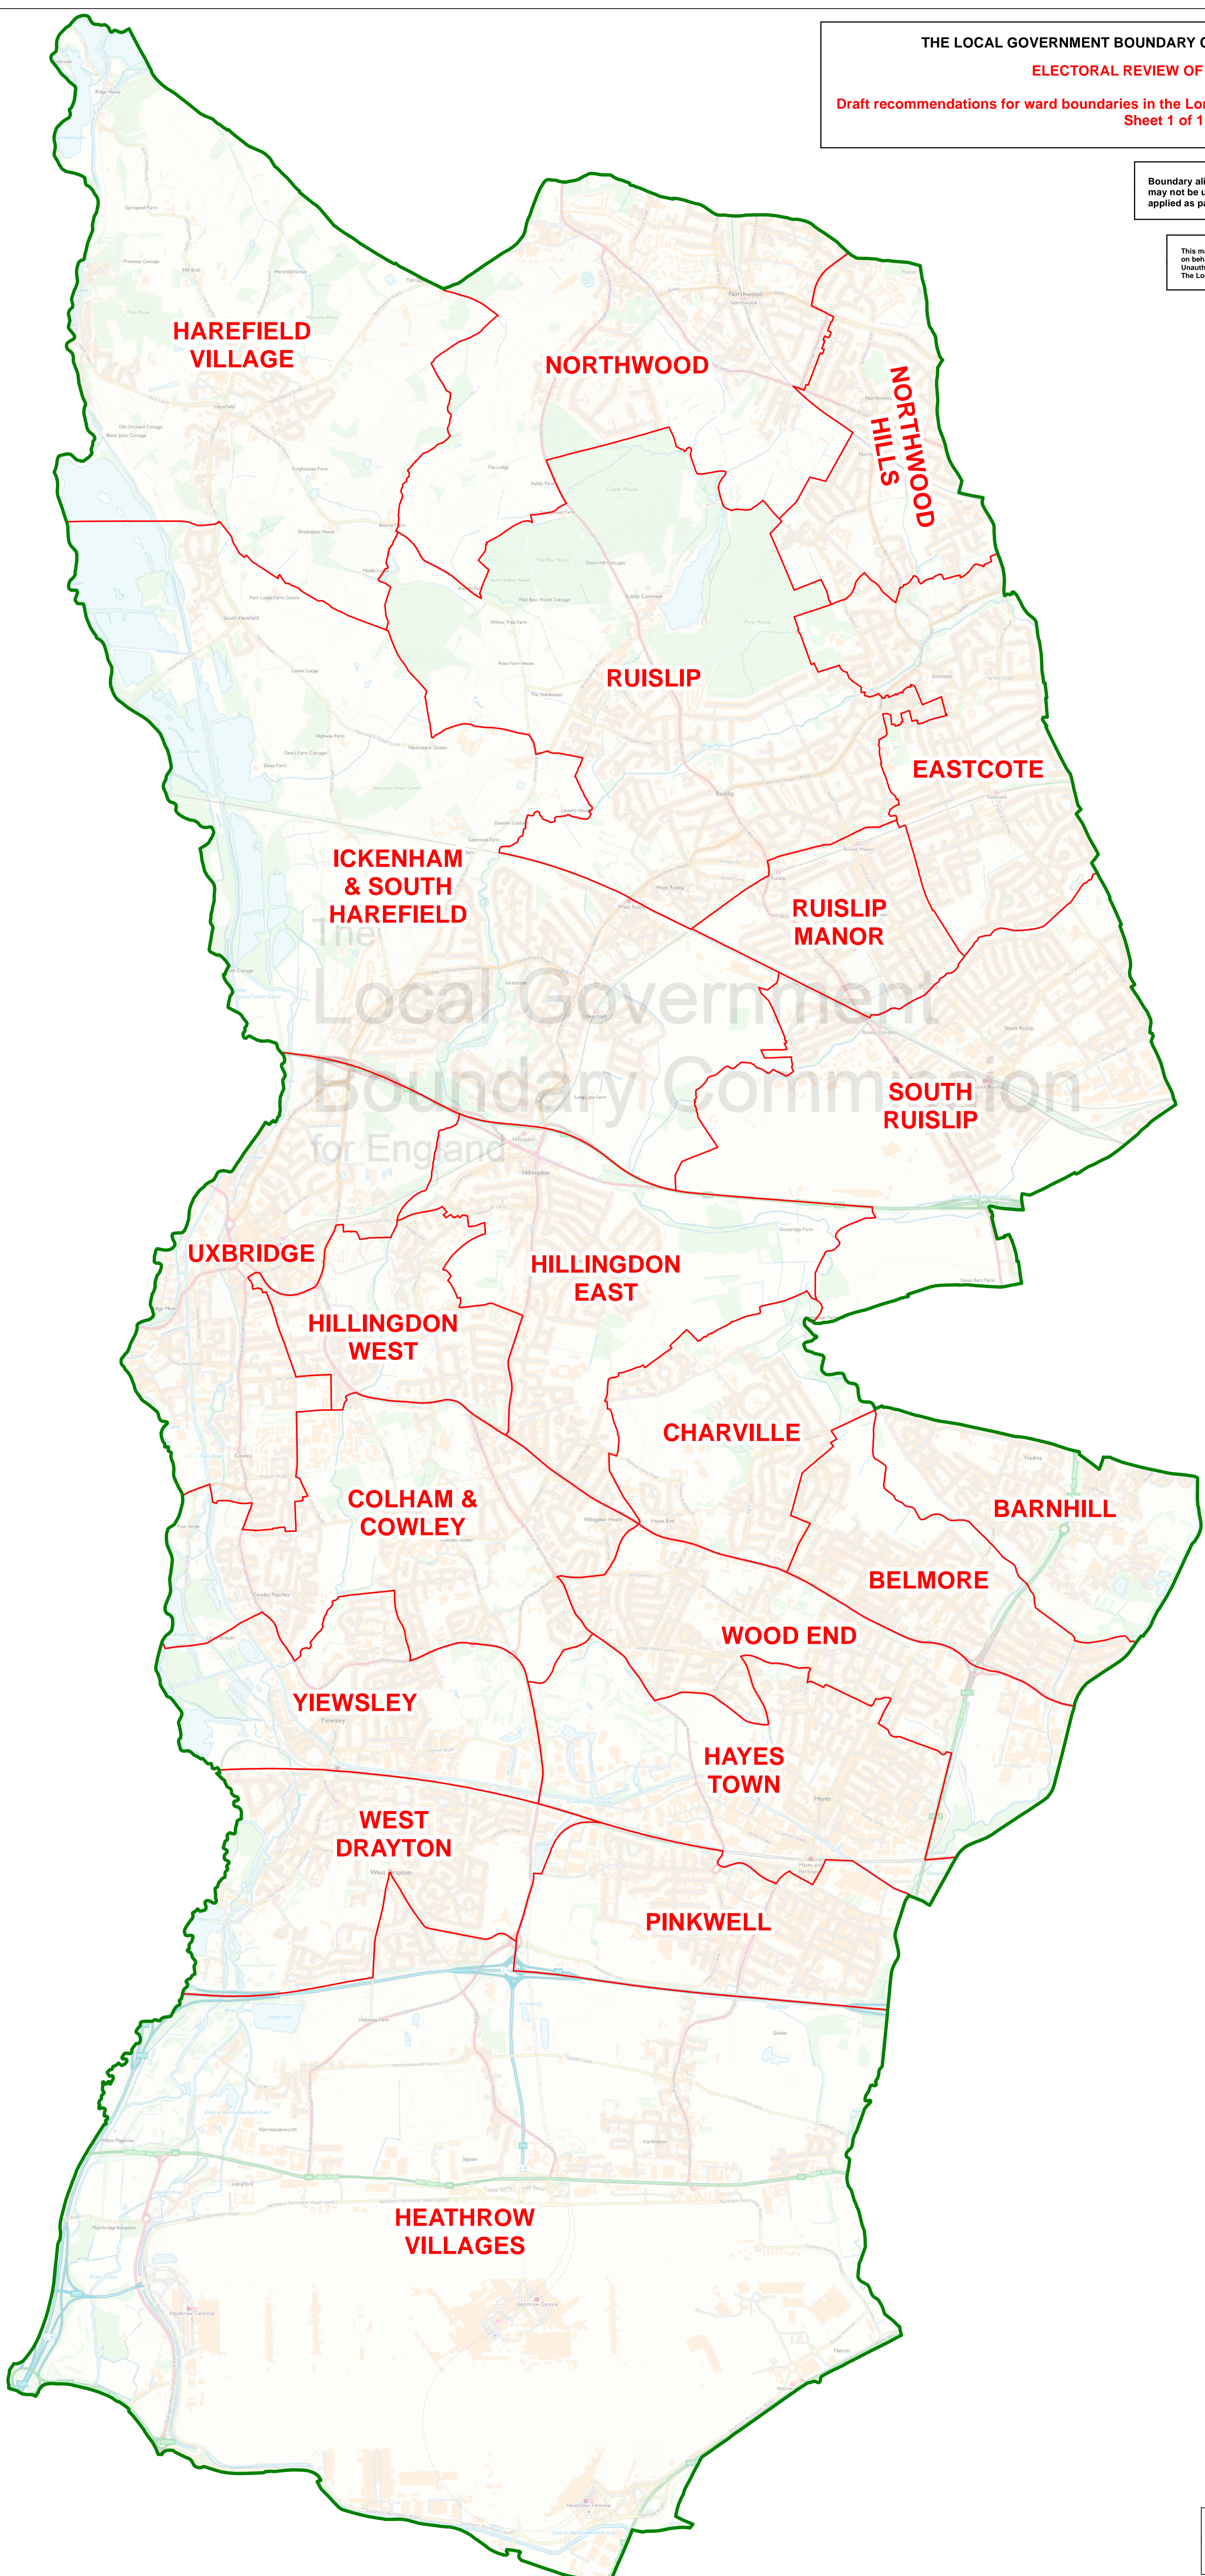

Boundary alignment and names shown on the mapping background may not be up to date. They may differ from the latest boundary information applied as part of this review.

KEY	
	LONDON BOROUGH COUNCIL BOUNDARY
	PROPOSED WARD BOUNDARY
	PROPOSED WARD NAME