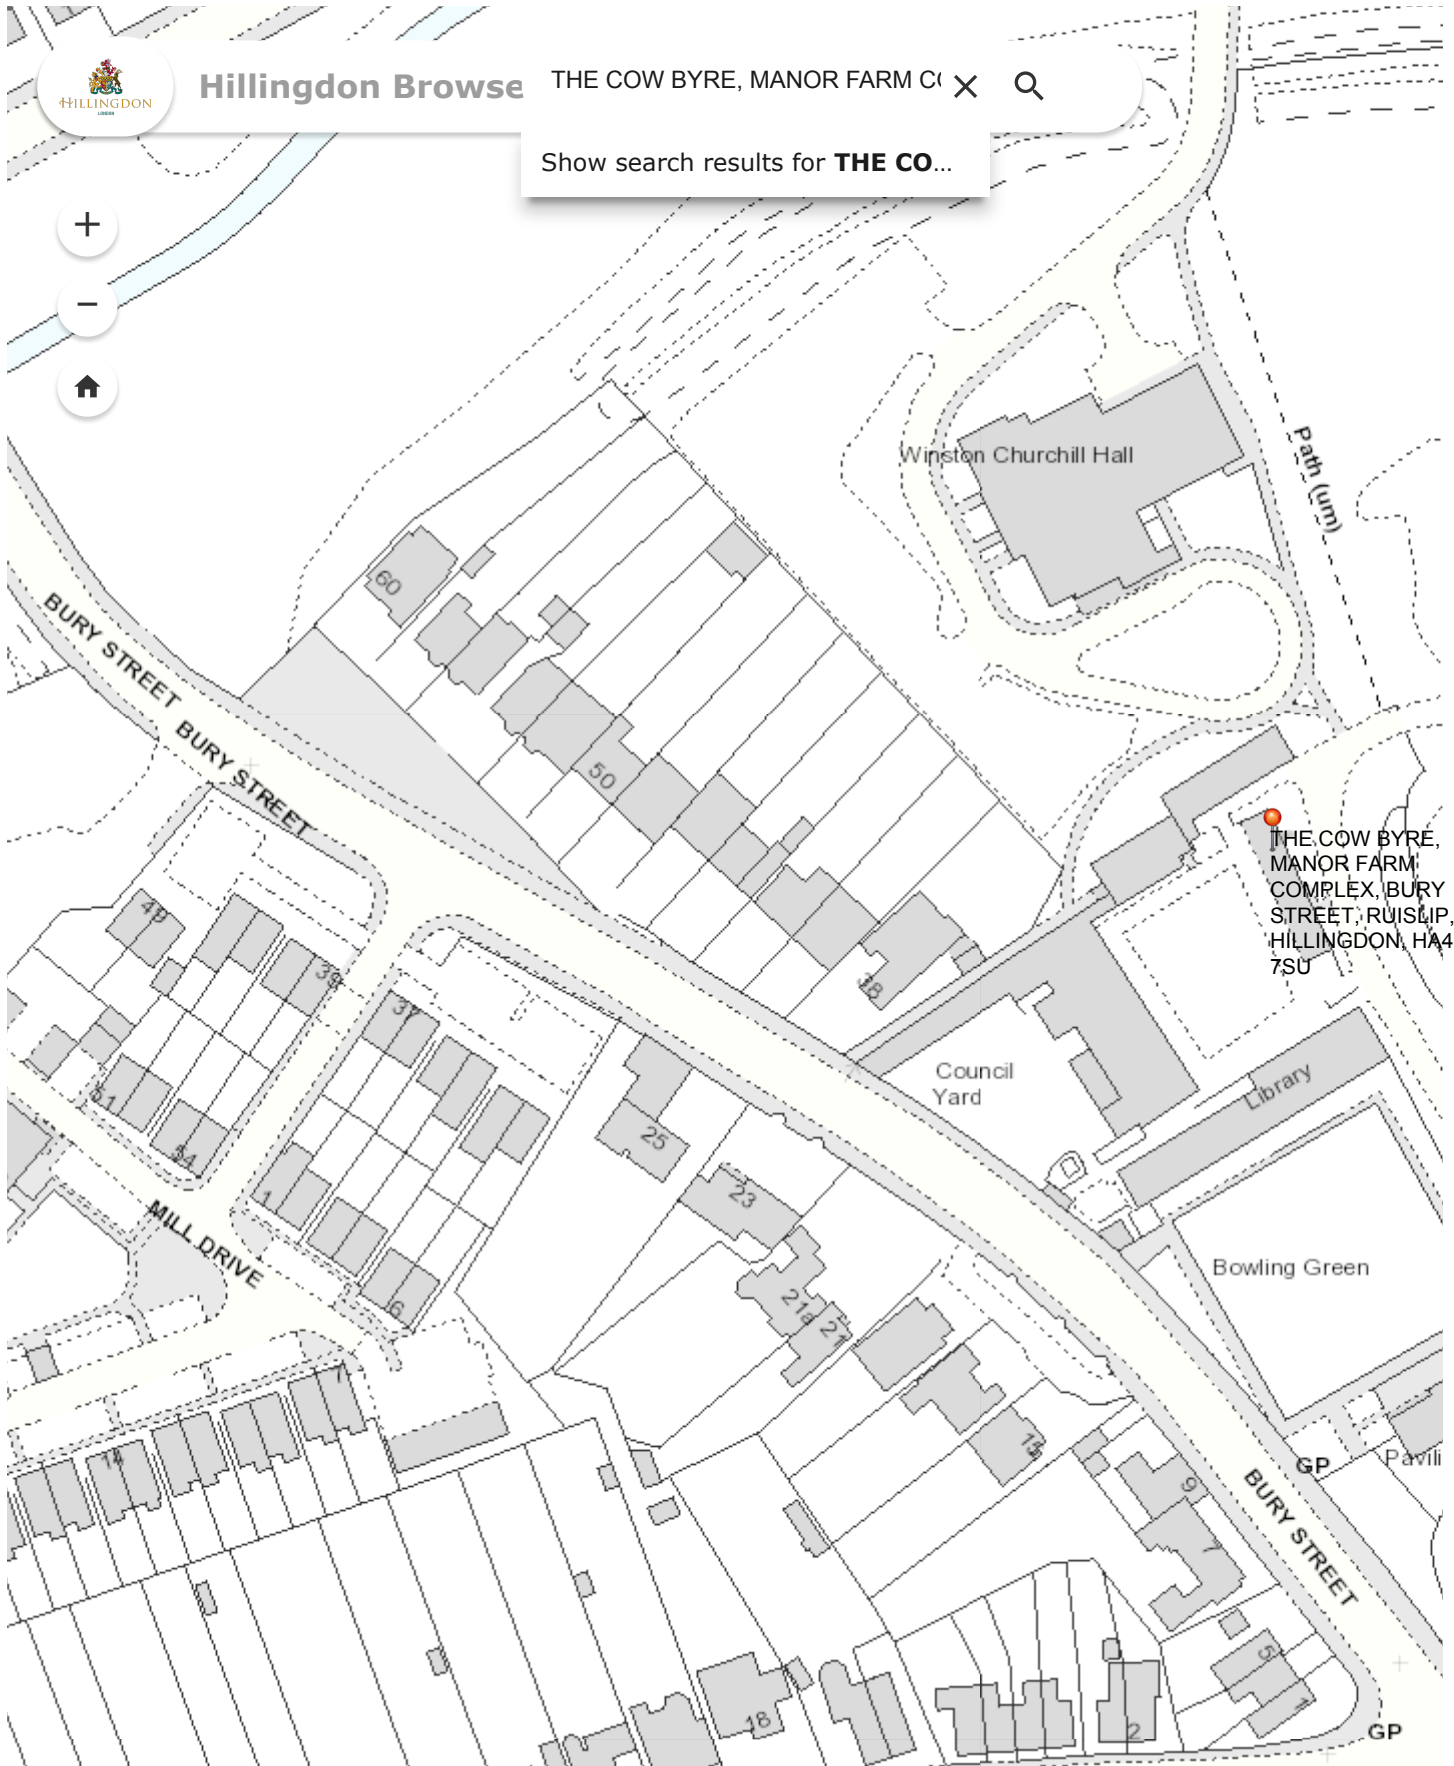

Show search results for THE CO...

THE COW BYRE, MANOR FARM COMPLEX, BURY STREET, RUISLIP, HILLINGDON, HA4 7SU

509139 187871 Meters