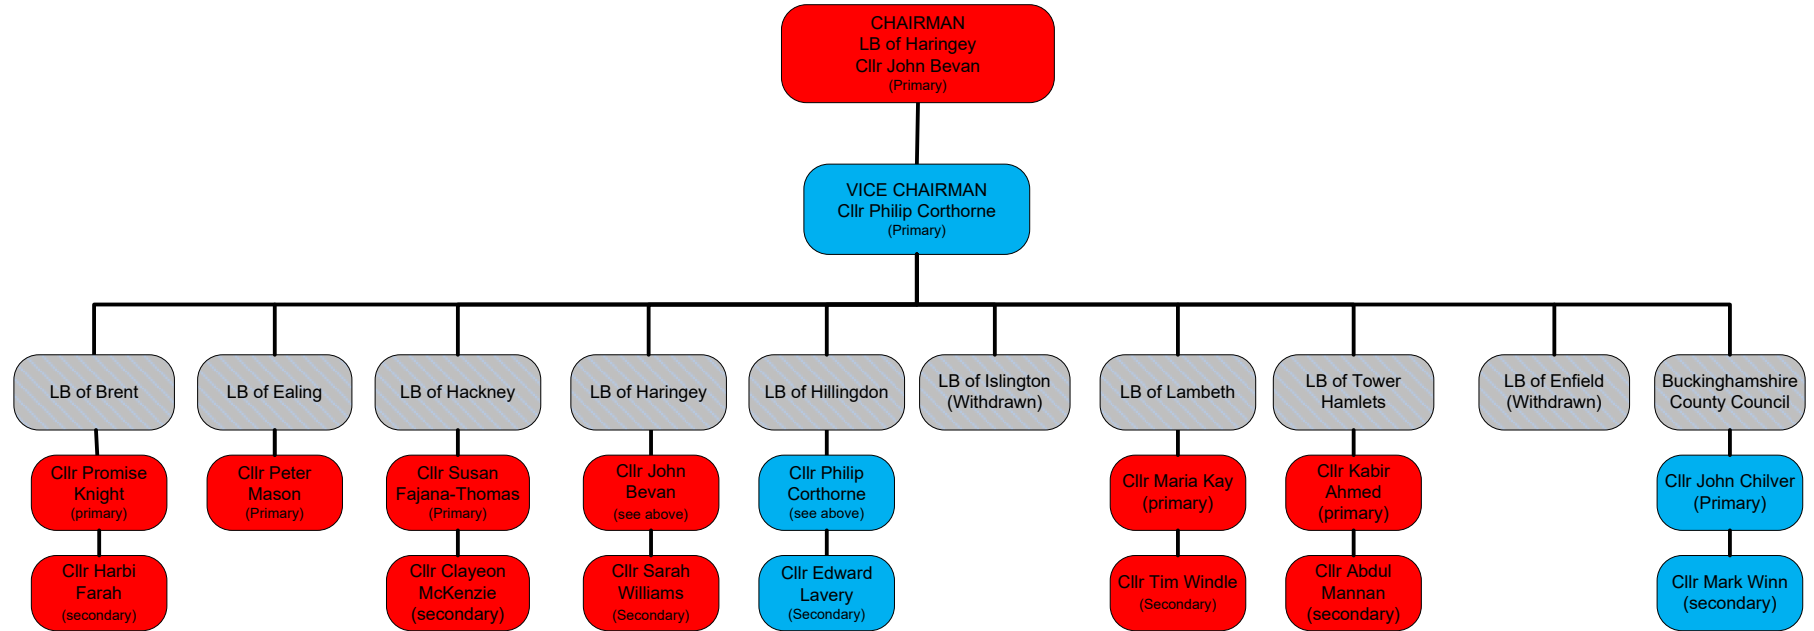

**FULL MEMBERS ORGANISATION CHART**  
As at 5 August 22

Keys

● Conservative = 4

● Labour = 9