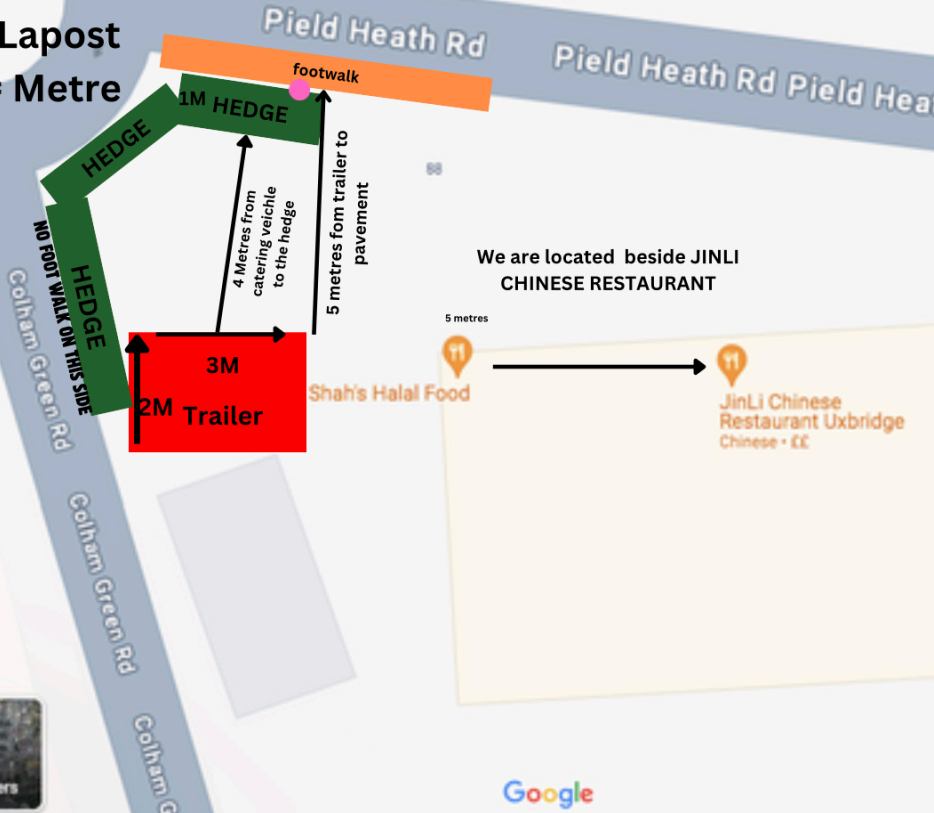

# Appendix 2

🍴 Restaurants

🏨 Hotels

📷 Attractions

🛒 Groceries

☕ Coffee

👉 Takeaway

● Lapost  
M = Metre

We are located beside JINLI  
CHINESE RESTAURANT

5 metres

Shah's Halal Food

JinLi Chinese  
Restaurant Uxbridge  
Chinese · 中

20:52 ↗

Done

3M

2m

**91 Field Heath Road**

Hillingdon, Uxbridge